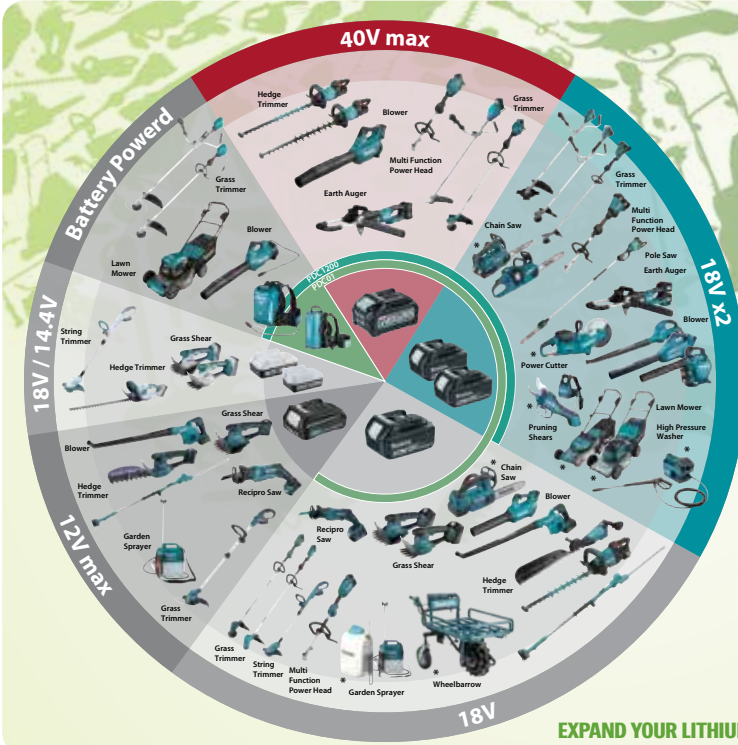

A WIDE VARIETY OF LITHIUM-ION GARDEN TOOLS

EXPAND YOUR LITHIUM-ION LINE UP