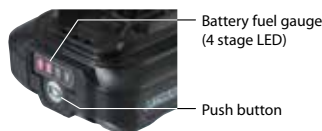

Battery fuel gauge (BL1020B, BL1040B)

The power remaining in the battery can be indicated in 4 stages simply by pushing a button.

Battery fuel gauge (4 stage LED)

Push button